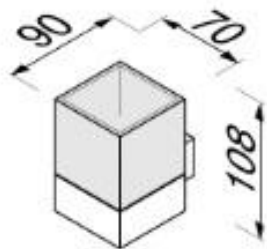

## Modern Art collection

3502-02

Tumbler holder

- Finish: chrome
- Frosted white glass
- Wall mounted
- Concealed fixing
- Guarantee 12 years

108x90x70 mm

Quality has proven to be of decisive importance in recent years, which is why we can offer a 12-year warranty period for our chrome products. The entire selection is developed in Amersfoort. Geesa is certified according to the ISO 9001-2008 standard for design, production and the delivery of bathroom accessories.